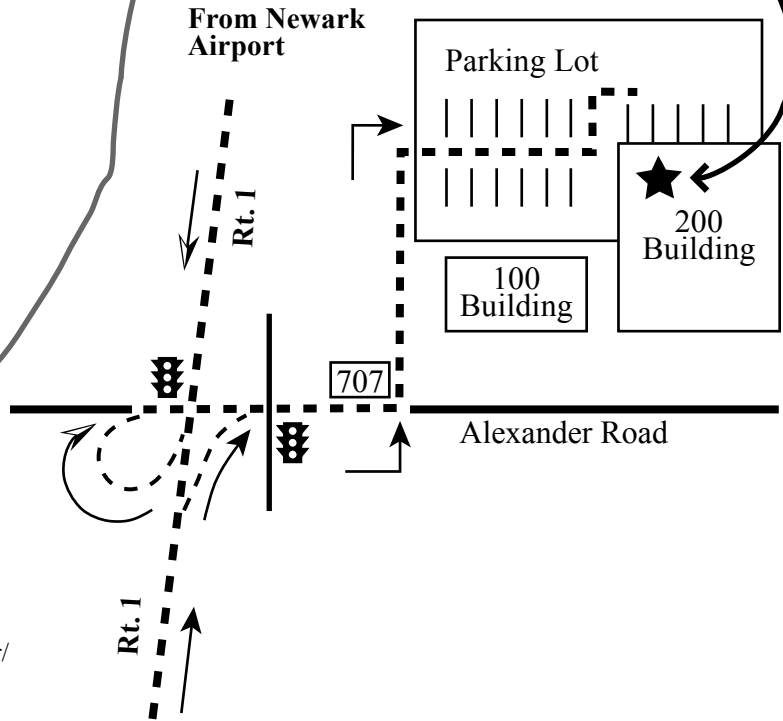

Directions from Newark Airport:

- Take the New Jersey Turnpike South to Exit 9 (New Brunswick). Pay toll - stay to the right.
- Follow Route 18 North for approximately 1/2 mile.
- Follow signs to Route 1 South. Take Route 1 South.
- Stay on Route 1 South (approximately 15 miles).
- Go underneath a railroad overpass.
- Take the second exit for Alexander Road (Alexander Road East).
- Approximately 1/4 mile east on Alexander Road, turn left into 707 Alexander Court.
- McLane Environmental is located in the northwest corner of Building 2.

**McLane Environmental**

**From Newark Airport**

**From I-95 & Philadelphia Airport**

Directions from Philadelphia Airport:

- Take I-95 North - Cross over Delaware River/ Scudder Falls Bridge to New Jersey.
- Follow signs to Route 1 North (Exit 67 - New Brunswick).
- Take Route 1 North and go through two traffic lights.
- Take the Alexander Road exit and turn right at the traffic light at the top of the exit ramp.
- Approximately 1/4 mile east on Alexander Road, turn left into 707 Alexander Court.
- McLane Environmental is located in the northwest corner of Building 2.